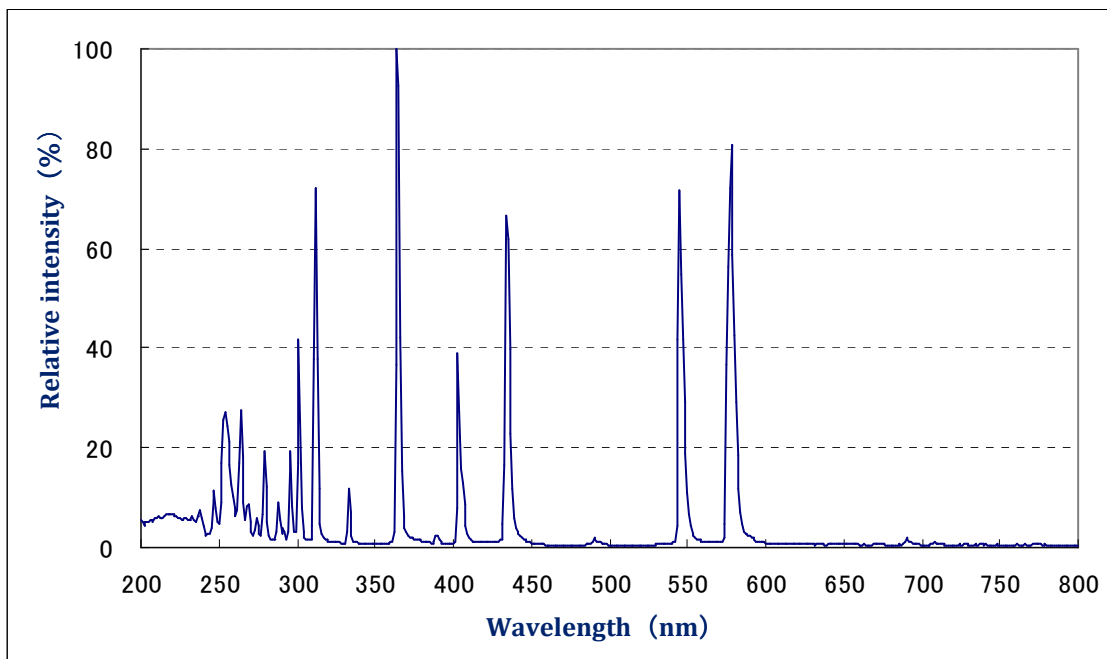

Leading to a Brighter Future

Long Arc Lamp

Spectral Distribution Characteristics

High-Pressure Mercury Long Arc Lamp