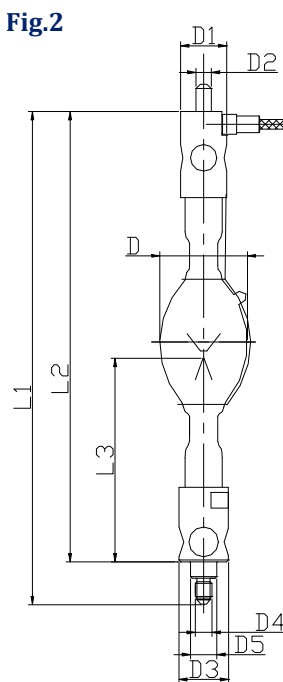

Leading to a Brighter Future

Xenon Lamp (1~6.5kW)

- Yumex Large Xenon Short Arc Lamps are excellent sources of full visible spectral continuum emissions with extremely high illuminance resembling natural sunlight, thus producing uniform projection on large screens.
- In between the short arc gap of few millimeters are discharge emissions from the Xe plasma producing very high illuminance unobtainable by other light sources such as LED's.
- It has good color-rendering properties and gains point source with excellent brightness for movie projection, searchlight, solar simulation and fish-luring.

Xenon Lamp (1~6.5kW)

Type	Power (W)	Voltage (V)	Current (A)	Arc gap (mm)	L1 (mm)	L2 (mm)	L3 (mm)	φ D (mm)	φ D1 (mm)	φ D2 (mm)	φ D3 (mm)	φ D4 (mm)	φ D5 (mm)	fig
YXL-1000	1000	22	50	2.6	196	155	100	38	-	-	35	M30P1.5	30	1
YXL-2000	2000	24	85	3.3	244	221	100	50	-	-	30	M10P1.5	20	1
YXL-3000	3000	30	100	4	296	316	123	53	28	9.4	30	M10P1.5	9.4	2
YXL-4000	4000	32	125	4.9	306	336	144	60	30	27	32	20	-	3
YXL-6000	6000	39	155	8	417	381	165.5	70	30	14	30	M14P1.5	-	4
YXL-6500	6500	40.5	160	8	415	375	158	70	30	14	30	M14P1.5	-	4

Fig.2

Xenon Lamp
The YXL Series. Elevating Your Movie Experience ★

YUMEX INC. HEAD OFFICE
400 ITOTA YUMESAKI-CHO,
HIMEJI CITY, HYOGO 671-2114 JAPAN
Phone: (81)79-335-5111
Fax: (81)79-335-5212
E-mail: sales@yumex-inc.co.jp

YUMEX INC. TAIWAN
115 RM. C2, 3RD F., NO19-3, SANCHONG RD.
NANGANG DIST., TAIPEI CITY 115,
TAIWAN(R.O.C)
Phone: (886)2-2655-2006
Fax: (886)2-2655-2002
E-mail: yumex@yumex-inc.com.tw

DALIAN YUMEX I.T.CO.LTD.
116600 NO630B,
HUINENG BUILDING,
DALIAN FREE TRADE ZONE
P.R. OF CHINA
Phone: (86)-411-8758-8518
Fax: (86)-411-8758-8528
E-mail: YSHG@yumex.com.cn