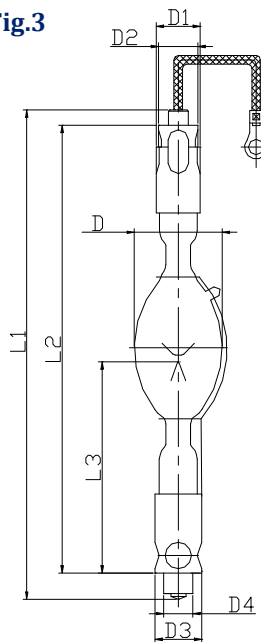

Leading to a Brighter Future

Xenon Lamp (1~6.5kW)

- Yumex Large Xenon Short Arc Lamps are excellent sources of full visible spectral continuum emissions with extremely high illuminance resembling natural sunlight, thus producing uniform projection on large screens.
- In between the short arc gap of few millimeters are discharge emissions from the Xe plasma producing very high illuminance unobtainable by other light sources such as LED's.
- It has good color-rendering properties and gains point source with excellent brightness for movie projection, searchlight, solar simulation and fish-luring.

Xenon Lamp (1~6.5kW)

Type	Power (W)	Voltage (V)	Current (A)	Arc gap (mm)	L1 (mm)	L2 (mm)	L3 (mm)	φ D (mm)	φ D1 (mm)	φ D2 (mm)	φ D3 (mm)	φ D4 (mm)	φ D5 (mm)	fig
YXL-1000	1000	22	50	2.6	196	155	100	38	-	-	35	M30P1.5	30	1
YXL-2000	2000	24	85	3.3	244	221	100	50	-	-	30	M10P1.5	20	1
YXL-3000	3000	30	100	4	296	316	123	53	28	9.4	30	M10P1.5	9.4	2
YXL-4000	4000	32	125	4.9	306	336	144	60	30	27	32	20	-	3
YXL-6000	6000	39	155	8	417	381	165.5	70	30	14	30	M14P1.5	-	4
YXL-6500	6500	40.5	160	8	415	375	158	70	30	14	30	M14P1.5	-	4

Fig.3

Xenon Lamp
The YXL Series. Elevating Your Movie Experience ★

YUMEX INC. HEAD OFFICE
400 ITOTA YUMESAKI-CHO,
HIMEJI CITY, HYOGO 671-2114 JAPAN
Phone: (81)79-335-5111
Fax: (81)79-335-5212
E-mail: sales@yumex-inc.co.jp

YUMEX INC. TAIWAN
115 RM. C2, 3RD F., NO19-3, SANCHONG RD.
NANGANG DIST., TAIPEI CITY 115,
TAIWAN(R.O.C)
Phone: (886)2-2655-2006
Fax: (886)2-2655-2002
E-mail: yumex@yumex-inc.com.tw

DALIAN YUMEX I.T.CO.LTD.
116600 NO630B,
HUINENG BUILDING,
DALIAN FREE TRADE ZONE
P.R. OF CHINA
Phone: (86)-411-8758-8518
Fax: (86)-411-8758-8528
E-mail: YSHG@yumex.com.cn