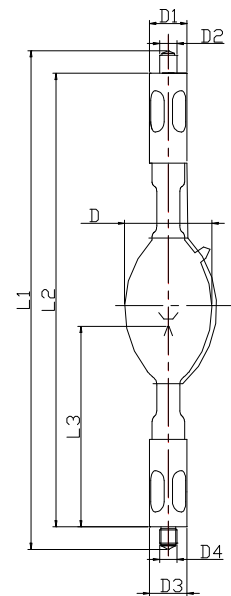

Fig.4

Xenon Lamp
The YXL Series. Elevating Your Movie Experience ★

YUMEX INC. HEAD OFFICE
400 ITOTA YUMESAKI-CHO,
HIMEJI CITY, HYOGO 671-2114 JAPAN
Phone: (81)79-335-5111
Fax: (81)79-335-5212
E-mail: sales@yumex-inc.co.jp

YUMEX INC. TAIWAN
115 RM. C2, 3RD F., NO19-3, SANCHONG RD.
NANGANG DIST., TAIPEI CITY 115,
TAIWAN(R.O.C)
Phone: (886)2-2655-2006
Fax: (886)2-2655-2002
E-mail: yumex@yumex-inc.com.tw

DALIAN YUMEX I.T.CO.LTD.
116600 NO630B,
HUINENG BUILDING,
DALIAN FREE TRADE ZONE
P.R. OF CHINA
Phone: (86)-411-8758-8518
Fax: (86)-411-8758-8528
E-mail: YSHG@yumex.com.cn

YUMEX KOREA INC.
ZIP CODE: 17305
198, HWANGMU-RO 338BEON-GIL,
SINDUN-MYEON, ICHEON-SI,
KYOUNGKI-DO, KOREA
Phone: (82)-31-638-1756
Fax : (82)-31-638-1758
E-mail: gscho@yumex.co.kr

YUMEX ENTERPRISE PTE LTD
150 KAMPONG AMPAT,
#05-06 KA CENTRE,
SINGAPORE 368324
Phone: (65) 6484 4122
Fax: (65) 6484 4770
Email: sales@yumex.com.sg