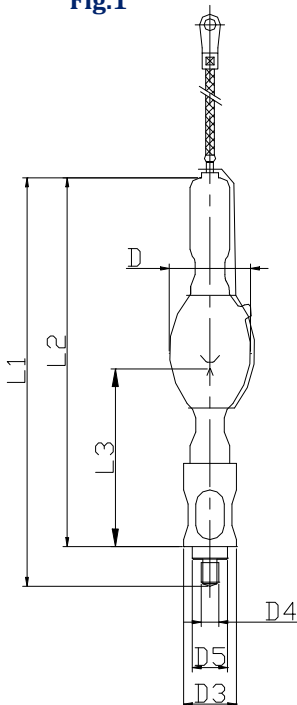

Fig.2

Leading to a Brighter Future

Xenon Lamp (1~6.5kW)

- Yumex Large Xenon Short Arc Lamps are excellent sources of full visible spectral continuum emissions with extremely high illuminance resembling natural sunlight, thus producing uniform projection on large screens.
- In between the short arc gap of few millimeters are discharge emissions from the Xe plasma producing very high illuminance unobtainable by other light sources such as LED's.
- It has good color-rendering properties and gains point source with excellent brightness for movie projection, searchlight, solar simulation and fish-luring.

Xenon Lamp (1~6.5kW)

Type	Power (W)	Voltage (V)	Current (A)	Arc gap (mm)	L1 (mm)	L2 (mm)	L3 (mm)	φ D (mm)	φ D1 (mm)	φ D2 (mm)	φ D3 (mm)	φ D4 (mm)	φ D5 (mm)	fig
YXL-1000	1000	22	50	2.6	196	155	100	38	-	-	35	M30P1.5	30	1
YXL-2000	2000	24	85	3.3	244	221	100	50	-	-	30	M10P1.5	20	1
YXL-3000	3000	30	100	4	296	316	123	53	28	9.4	30	M10P1.5	9.4	2
YXL-4000	4000	32	125	4.9	306	336	144	60	30	27	32	20	-	3
YXL-6000	6000	39	155	8	417	381	165.5	70	30	14	30	M14P1.5	-	4
YXL-6500	6500	40.5	160	8	415	375	158	70	30	14	30	M14P1.5	-	4

Fig.1