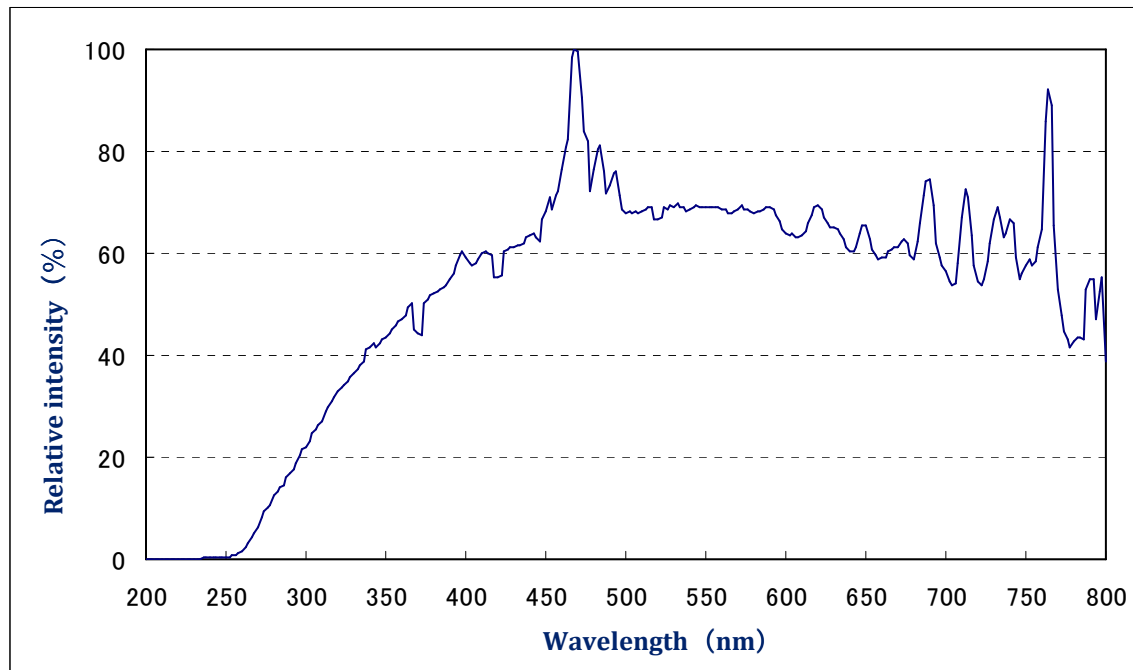

Leading to a Brighter Future

Xenon Lamp (1~6.5kW)

Spectral Distribution Characteristics

Xenon Lamp

The YXL Series. Elevating Your Movie Experience ★

YUMEX INC. HEAD OFFICE
400 ITOTA YUMESAKI-CHO,
HIMEJI CITY, HYOGO 671-2114 JAPAN
Phone: **(81)79-335-5111**
Fax: **(81)79-335-5212**
E-mail: sales@yumex-inc.co.jp

YUMEX INC. TAIWAN
115 RM. C2, 3RD F., NO19-3, SANCHONG RD.
NANGANG DIST., TAIPEI CITY 115,
TAIWAN(R.O.C)
Phone: **(886)2-2655-2006**
Fax: **(886)2-2655-2002**
E-mail: yumex@yumex-inc.com.tw

DALIAN YUMEX I.T.CO.LTD.
116600 NO630B,
HUIWENG BUILDING,
DALIAN FREE TRADE ZONE
P.R. OF CHINA
Phone: **(86)-411-8758-8518**
Fax: **(86)-411-8758-8528**
E-mail: YSHG@yumex.com.cn

YUMEX KOREA INC.
ZIP CODE: 17305
198, HWANGMU-RO 338BEON-GIL,
SINDUN-MYEON, ICHEON-SI,
KYOUNGKI-DO, KOREA
Phone: **(82)-31-638-1756**
Fax : **(82)-31-638-1758**
E-mail: gscho@yumex.co.kr

YUMEX ENTERPRISE PTE LTD
150 KAMPONG AMPAT,
#05-06 KA CENTRE,
SINGAPORE 368324
Phone: **(65) 6484 4122**
Fax: **(65) 6484 4770**
Email: sales@yumex.com.sg