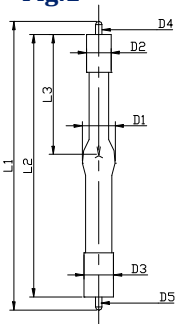

Leading to a Brighter Future

Super High-Pressure Mercury Short Arc Lamp & Mercury-Xenon Short Arc Lamp (100~1200W)

- Yumex Super High-Pressure Mercury Short Arc Lamp (100~1200W) is a light source with wavelengths less than 365nm and developed for spot-cure devices requiring strong ultraviolet rays.
- Utilizing Yumex Technological Advancement, this light source has extended life span using the special proprietary electrode developed by Yumex.

Super High-Pressure Mercury Short Arc Lamp (100~1200W)

Type	Power (W)	Voltage (V)	Current (A)	Arc gap (mm)	L1 (mm)	L2 (mm)	L3 (mm)	φ D1 (mm)	φ D2 (mm)	φ D3 (mm)	D4 (Screw)	D5 (Screw)	L4	fig No.
YSH-100	100	18	5.5	0.5	90MAX	80	36.5	10	7.5	9	-	-	-	1
YSH-200	200	57	3.5	2.5	128MAX	100	57.8	16	10	10	M4P0.7	M4P0.7	-	2
YSH-250	250	40	6.5	1.9	152MAX	125	62	20	13	13	M5P0.9	M5P0.8	-	2
YSH-350	350	60	6	2.8	125MAX	101	51.6	20	10	10	No.8-32UNC	No.8-32UNC	-	2
YSH-500	500	48.5	10	2.5	180MAX	150	79	28	13	13	M5P0.9	M5P0.8	-	2
YSH-1000	700-1000	50	16	3	196MAX	166	78.5	30	15	14	M6P1.0	-	130	5
YSH-1200	1200	49	35	3	230MAX	208	104	42	20	19.05	-	-	435	6

Mercury-Xenon Short Arc Lamp

Type	Power (W)	Voltage (V)	Current (A)	Arc gap (mm)	L1 (mm)	L2 (mm)	L3 (mm)	φ D1 (mm)	φ D2 (mm)	φ D3 (mm)	D4 (Screw)	D5 (Screw)	L4	fig No.
YMXL-U200	200	24	8	2	152MAX	125	68	20	12	12	M4P0.7	M4P0.7	-	4
YMXL-U250	250	22.5	10-13	2	150MAX	123	(38)	24	13	13	-	-	105	3
YMXL-U350	350	25	14	2.5	175MAX	149	64	26	13	13	M5P0.8	M5P0.8	-	3

Fig.1

YUMEX INC. HEAD OFFICE
400 ITOTA YUMESAKI-CHO,
HIMEJI CITY, HYOGO 671-2114 JAPAN
Phone: (81)79-335-5111
Fax: (81)79-335-5212
E-mail: sales@yumex-inc.co.jp

YUMEX INC. TAIWAN
115 RM. C2, 3RD F., NO19-3, SANCHONG RD.
NANGANG DIST., TAIPEI CITY 115,
TAIWAN(R.O.C)
Phone: (886)2-2655-2006
Fax: (886)2-2655-2002
E-mail: yumex@yumex-inc.com.tw