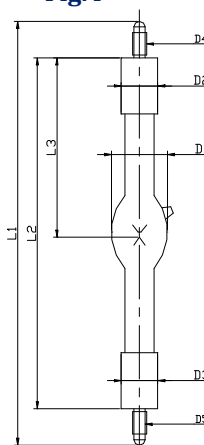

Leading to a Brighter Future

Super High-Pressure Mercury Short Arc Lamp & Mercury-Xenon Short Arc Lamp (100~1200W)

- Yumex Super High-Pressure Mercury Short Arc Lamp (100~1200W) is a light source with wavelengths less than 365nm and developed for spot-cure devices requiring strong ultraviolet rays.
- Utilizing Yumex Technological Advancement, this light source has extended life span using the special proprietary electrode developed by Yumex.

Super High-Pressure Mercury Short Arc Lamp (100~1200W)

Type	Power (W)	Voltage (V)	Current (A)	Arc gap (mm)	L1 (mm)	L2 (mm)	L3 (mm)	φ D1 (mm)	φ D2 (mm)	φ D3 (mm)	D4 (Screw)	D5 (Screw)	L4	fig No.
YSH-100	100	18	5.5	0.5	90MAX	80	36.5	10	7.5	9	-	-	-	1
YSH-200	200	57	3.5	2.5	128MAX	100	57.8	16	10	10	M4P0.7	M4P0.7	-	2
YSH-250	250	40	6.5	1.9	152MAX	125	62	20	13	13	M5P0.9	M5P0.8	-	2
YSH-350	350	60	6	2.8	125MAX	101	51.6	20	10	10	No.8-32UNC	No.8-32UNC	-	2
YSH-500	500	48.5	10	2.5	180MAX	150	79	28	13	13	M5P0.9	M5P0.8	-	2
YSH-1000	700-1000	50	16	3	196MAX	166	78.5	30	15	14	M6P1.0	-	130	5
YSH-1200	1200	49	35	3	230MAX	208	104	42	20	19.05	-	-	435	6

Mercury-Xenon Short Arc Lamp

Type	Power (W)	Voltage (V)	Current (A)	Arc gap (mm)	L1 (mm)	L2 (mm)	L3 (mm)	φ D1 (mm)	φ D2 (mm)	φ D3 (mm)	D4 (Screw)	D5 (Screw)	L4	fig No.
YMXL-U200	200	24	8	2	152MAX	125	68	20	12	12	M4P0.7	M4P0.7	-	4
YMXL-U250	250	22.5	10-13	2	150MAX	123	(38)	24	13	13	-	-	105	3
YMXL-U350	350	25	14	2.5	175MAX	149	64	26	13	13	M5P0.8	M5P0.8	-	3

Fig.4

YUMEX INC. HEAD OFFICE
400 ITOTA YUMESAKI-CHO,
HIMEJI CITY, HYOGO 671-2114 JAPAN
Phone: (81)79-335-5111
Fax: (81)79-335-5212
E-mail: sales@yumex-inc.co.jp

YUMEX INC. TAIWAN
115 RM. C2, 3RD F., NO19-3, SANCHONG RD.
NANGANG DIST., TAIPEI CITY 115,
TAIWAN(R.O.C)
Phone: (886)2-2655-2006
Fax: (886)2-2655-2002
E-mail: yumex@yumex-inc.com.tw