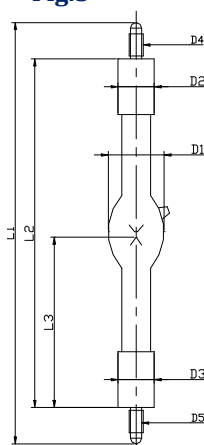

Leading to a Brighter Future

Super High-Pressure Mercury Short Arc Lamp & Mercury-Xenon Short Arc Lamp (100~1200W)

- Yumex Super High-Pressure Mercury Short Arc Lamp (100~1200W) is a light source with wavelengths less than 365nm and developed for spot-cure devices requiring strong ultraviolet rays.
- Utilizing Yumex Technological Advancement, this light source has extended life span using the special proprietary electrode developed by Yumex.

Super High-Pressure Mercury Short Arc Lamp (100~1200W)

Type	Power (W)	Voltage (V)	Current (A)	Arc gap (mm)	L1 (mm)	L2 (mm)	L3 (mm)	φ D1 (mm)	φ D2 (mm)	φ D3 (mm)	D4 (Screw)	D5 (Screw)	L4	fig No.
YSH-100	100	18	5.5	0.5	90MAX	80	36.5	10	7.5	9	-	-	-	1
YSH-200	200	57	3.5	2.5	128MAX	100	57.8	16	10	10	M4P0.7	M4P0.7	-	2
YSH-250	250	40	6.5	1.9	152MAX	125	62	20	13	13	M5P0.9	M5P0.8	-	2
YSH-350	350	60	6	2.8	125MAX	101	51.6	20	10	10	No.8-32UNC	No.8-32UNC	-	2
YSH-500	500	48.5	10	2.5	180MAX	150	79	28	13	13	M5P0.9	M5P0.8	-	2
YSH-1000	700-1000	50	16	3	196MAX	166	78.5	30	15	14	M6P1.0	-	130	5
YSH-1200	1200	49	35	3	230MAX	208	104	42	20	19.05	-	-	435	6

Mercury-Xenon Short Arc Lamp

Type	Power (W)	Voltage (V)	Current (A)	Arc gap (mm)	L1 (mm)	L2 (mm)	L3 (mm)	φ D1 (mm)	φ D2 (mm)	φ D3 (mm)	D4 (Screw)	D5 (Screw)	L4	fig No.
YMXL-U200	200	24	8	2	152MAX	125	68	20	12	12	M4P0.7	M4P0.7	-	4
YMXL-U250	250	22.5	10-13	2	150MAX	123	(38)	24	13	13	-	-	105	3
YMXL-U350	350	25	14	2.5	175MAX	149	64	26	13	13	M5P0.8	M5P0.8	-	3

Fig.3

YUMEX INC. HEAD OFFICE
400 ITOTA YUMESAKI-CHO,
HIMEJI CITY, HYOGO 671-2114 JAPAN
Phone: (81)79-335-5111
Fax: (81)79-335-5212
E-mail: sales@yumex-inc.co.jp

YUMEX INC. TAIWAN
115 RM. C2, 3RD F., NO19-3, SANCHONG RD.
NANGANG DIST., TAIPEI CITY 115,
TAIWAN(R.O.C)
Phone: (886)2-2655-2006
Fax: (886)2-2655-2002
E-mail: yumex@yumex-inc.com.tw