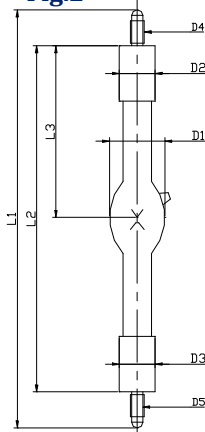

Leading to a Brighter Future

Super High-Pressure Mercury Short Arc Lamp & Mercury-Xenon Short Arc Lamp (100~1200W)

- Yumex Super High-Pressure Mercury Short Arc Lamp (100~1200W) is a light source with wavelengths less than 365nm and developed for spot-cure devices requiring strong ultraviolet rays.
- Utilizing Yumex Technological Advancement, this light source has extended life span using the special proprietary electrode developed by Yumex.

Super High-Pressure Mercury Short Arc Lamp (100~1200W)

Type	Power (W)	Voltage (V)	Current (A)	Arc gap (mm)	L1 (mm)	L2 (mm)	L3 (mm)	φ D1 (mm)	φ D2 (mm)	φ D3 (mm)	D4 (Screw)	D5 (Screw)	L4	fig No.
YSH-100	100	18	5.5	0.5	90MAX	80	36.5	10	7.5	9	-	-	-	1
YSH-200	200	57	3.5	2.5	128MAX	100	57.8	16	10	10	M4P0.7	M4P0.7	-	2
YSH-250	250	40	6.5	1.9	152MAX	125	62	20	13	13	M5P0.9	M5P0.8	-	2
YSH-350	350	60	6	2.8	125MAX	101	51.6	20	10	10	No.8-32UNC	No.8-32UNC	-	2
YSH-500	500	48.5	10	2.5	180MAX	150	79	28	13	13	M5P0.9	M5P0.8	-	2
YSH-1000	700-1000	50	16	3	196MAX	166	78.5	30	15	14	M6P1.0	-	130	5
YSH-1200	1200	49	35	3	230MAX	208	104	42	20	19.05	-	-	435	6

Mercury-Xenon Short Arc Lamp

Type	Power (W)	Voltage (V)	Current (A)	Arc gap (mm)	L1 (mm)	L2 (mm)	L3 (mm)	φ D1 (mm)	φ D2 (mm)	φ D3 (mm)	D4 (Screw)	D5 (Screw)	L4	fig No.
YMXL-U200	200	24	8	2	152MAX	125	68	20	12	12	M4P0.7	M4P0.7	-	4
YMXL-U250	250	22.5	10-13	2	150MAX	123	(38)	24	13	13	-	-	105	3
YMXL-U350	350	25	14	2.5	175MAX	149	64	26	13	13	M5P0.8	M5P0.8	-	3

Fig.2

YUMEX INC. HEAD OFFICE
400 ITOTA YUMESAKI-CHO,
HIMEJI CITY, HYOGO 671-2114 JAPAN
Phone: (81)79-335-5111
Fax: (81)79-335-5212
E-mail: sales@yumex-inc.co.jp

YUMEX INC. TAIWAN
115 RM. C2, 3RD F., NO19-3, SANCHONG RD.
NANGANG DIST., TAIPEI CITY 115,
TAIWAN(R.O.C)
Phone: (886)2-2655-2006
Fax: (886)2-2655-2002
E-mail: yumex@yumex-inc.com.tw