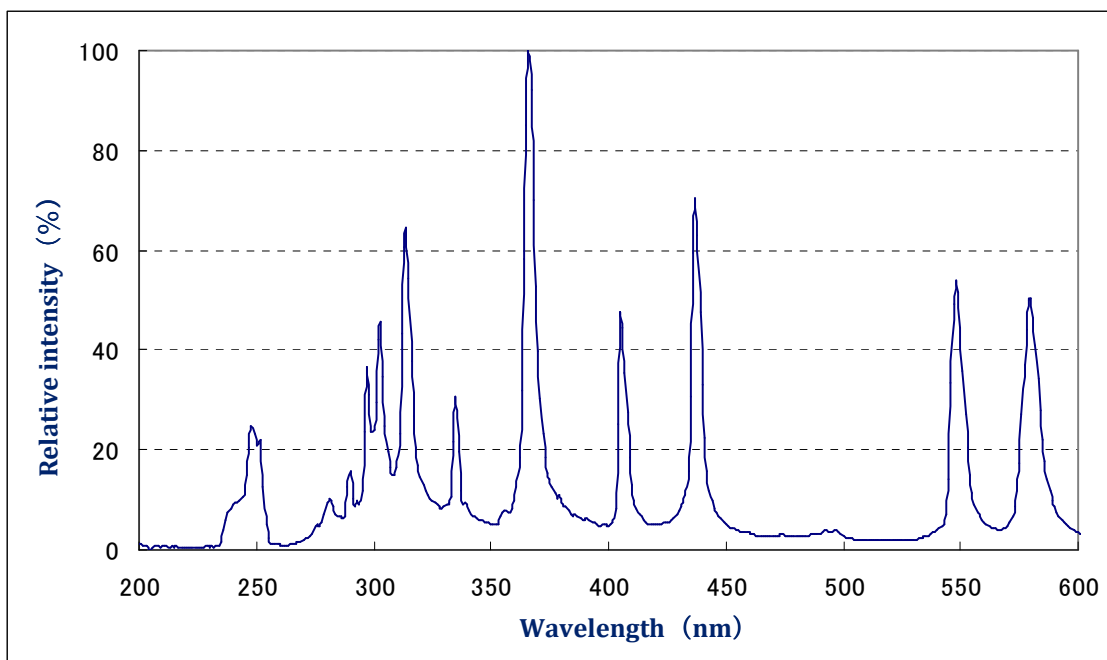

Leading to a Brighter Future

Super High-Pressure Mercury Short Arc Lamp & Mercury-Xenon Short Arc Lamp (100~1200W)

Spectral Distribution Characteristics

Super High-Pressure Mercury Short Arc Lamp