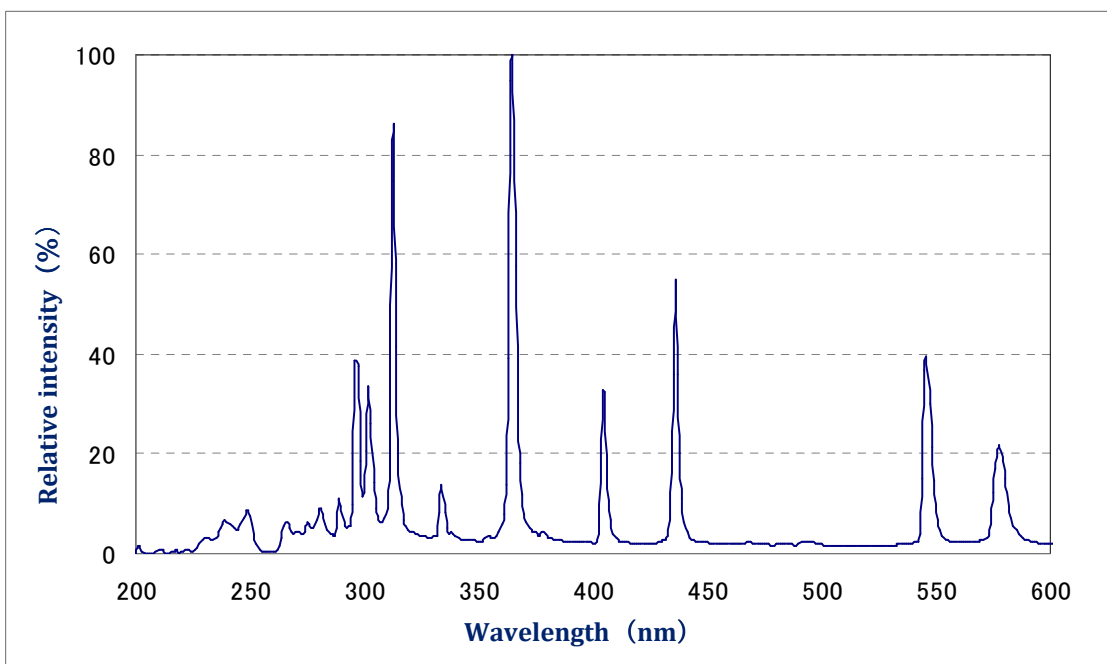

Mercury-Xenon Short Arc Lamp

YUMEX INC. HEAD OFFICE
400 ITOTA YUMESAKI-CHO,
HIMEJI CITY, HYOGO 671-2114 JAPAN
Phone: (81)79-335-5111
Fax: (81)79-335-5212
E-mail: sales@yumex-inc.co.jp

YUMEX INC. TAIWAN
115 RM. C2, 3RD F., NO19-3, SANCHONG RD.
NANGANG DIST., TAIPEI CITY 115,
TAIWAN(R.O.C)
Phone: (886)2-2655-2066
Fax: (886)2-2655-2002
E-mail: yumex@yumex-inc.com.tw

DALIAN YUMEX I.T.CO.LTD.
116600 NO630B,
HUIENG BUILDING,
DALIAN FREE TRADE ZONE
P.R. OF CHINA
Phone: (86)-411-8758-8518
Fax: (86)-411-8758-8528
E-mail: YSHG@yumex.com.cn

YUMEX KOREA INC.
ZIP CODE: 17305
198, HWANGMU-RO 338BEON-GIL,
SINDUN-MYEON, ICHEON-SI,
KYOUNGKI-DO, KOREA
Phone: (82)-31-638-1756
Fax : (82)-31-638-1758
E-mail: gscho@yumex.co.kr

YUMEX ENTERPRISE PTE LTD
150 KAMPONG AMPAT,
#05-06 KA CENTRE,
SINGAPORE 368324
Phone: (65) 6484 4122
Fax: (65) 6484 4770
Email: sales@yumex.com.sg