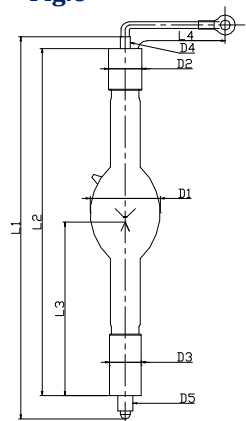

Fig.6

YUMEX INC. HEAD OFFICE
400 ITOTA YUMESAKI-CHO,
HIMEJI CITY, HYOGO 671-2114 JAPAN
Phone: (81)79-335-5111
Fax: (81)79-335-5212
E-mail: sales@yumex-inc.co.jp

YUMEX INC. TAIWAN
115 RM. C2, 3RD F., NO19-3, SANCHONG RD.
NANGANG DIST., TAIPEI CITY 115,
TAIWAN(R.O.C)
Phone: (886)2-2655-2006
Fax: (886)2-2655-2002
E-mail: yumex@yumex-inc.com.tw

DALIAN YUMEX I.T.CO.LTD.
116600 NO630B,
HUINENG BUILDING,
DALIAN FREE TRADE ZONE
P.R. OF CHINA
Phone: (86)-411-8758-8518
Fax: (86)-411-8758-8528
E-mail: YSHG@yumex.com.cn

YUMEX KOREA INC.
ZIP CODE: 17305
198, HWANGMU-RO 338BEON-GIL,
SINDUN-MYEON, ICHEON-SI,
KYOUNGKI-DO, KOREA
Phone: (82)-31-638-1756
Fax : (82)-31-638-1758
E-mail: gscho@yumex.co.kr

YUMEX ENTERPRISE PTE LTD
150 KAMPONG AMPAT,
#05-06 KA CENTRE,
SINGAPORE 368324
Phone: (65) 6484 4122
Fax: (65) 6484 4770
Email: sales@yumex.com.sg