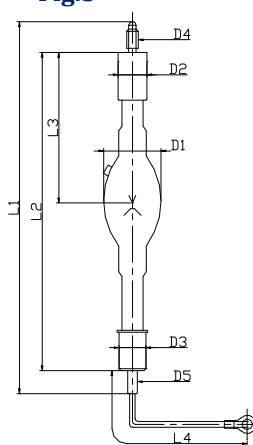

Leading to a Brighter Future

Super High-Pressure Mercury Short Arc Lamp & Mercury-Xenon Short Arc Lamp (100~1200W)

- Yumex Super High-Pressure Mercury Short Arc Lamp (100~1200W) is a light source with wavelengths less than 365nm and developed for spot-cure devices requiring strong ultraviolet rays.
- Utilizing Yumex Technological Advancement, this light source has extended life span using the special proprietary electrode developed by Yumex.

Super High-Pressure Mercury Short Arc Lamp (100~1200W)

Type	Power (W)	Voltage (V)	Current (A)	Arc gap (mm)	L1 (mm)	L2 (mm)	L3 (mm)	φ D1 (mm)	φ D2 (mm)	φ D3 (mm)	D4 (Screw)	D5 (Screw)	L4	fig No.
YSH-100	100	18	5.5	0.5	90MAX	80	36.5	10	7.5	9	-	-	-	1
YSH-200	200	57	3.5	2.5	128MAX	100	57.8	16	10	10	M4P0.7	M4P0.7	-	2
YSH-250	250	40	6.5	1.9	152MAX	125	62	20	13	13	M5P0.9	M5P0.8	-	2
YSH-350	350	60	6	2.8	125MAX	101	51.6	20	10	10	No.8-32UNC	No.8-32UNC	-	2
YSH-500	500	48.5	10	2.5	180MAX	150	79	28	13	13	M5P0.9	M5P0.8	-	2
YSH-1000	700-1000	50	16	3	196MAX	166	78.5	30	15	14	M6P1.0	-	130	5
YSH-1200	1200	49	35	3	230MAX	208	104	42	20	19.05	-	-	435	6

Mercury-Xenon Short Arc Lamp

Type	Power (W)	Voltage (V)	Current (A)	Arc gap (mm)	L1 (mm)	L2 (mm)	L3 (mm)	φ D1 (mm)	φ D2 (mm)	φ D3 (mm)	D4 (Screw)	D5 (Screw)	L4	fig No.
YMXL-U200	200	24	8	2	152MAX	125	68	20	12	12	M4P0.7	M4P0.7	-	4
YMXL-U250	250	22.5	10-13	2	150MAX	123	(38)	24	13	13	-	-	105	3
YMXL-U350	350	25	14	2.5	175MAX	149	64	26	13	13	M5P0.8	M5P0.8	-	3

Fig.5

YUMEX INC. HEAD OFFICE
400 ITOTA YUMESAKI-CHO,
HIMEJI CITY, HYOGO 671-2114 JAPAN
Phone: (81)79-335-5111
Fax: (81)79-335-5212
E-mail: sales@yumex-inc.co.jp

YUMEX INC. TAIWAN
115 RM. C2, 3RD F., NO19-3, SANCHONG RD.
NANGANG DIST., TAIPEI CITY 115,
TAIWAN(R.O.C)
Phone: (886)2-2655-2006
Fax: (886)2-2655-2002
E-mail: yumex@yumex-inc.com.tw